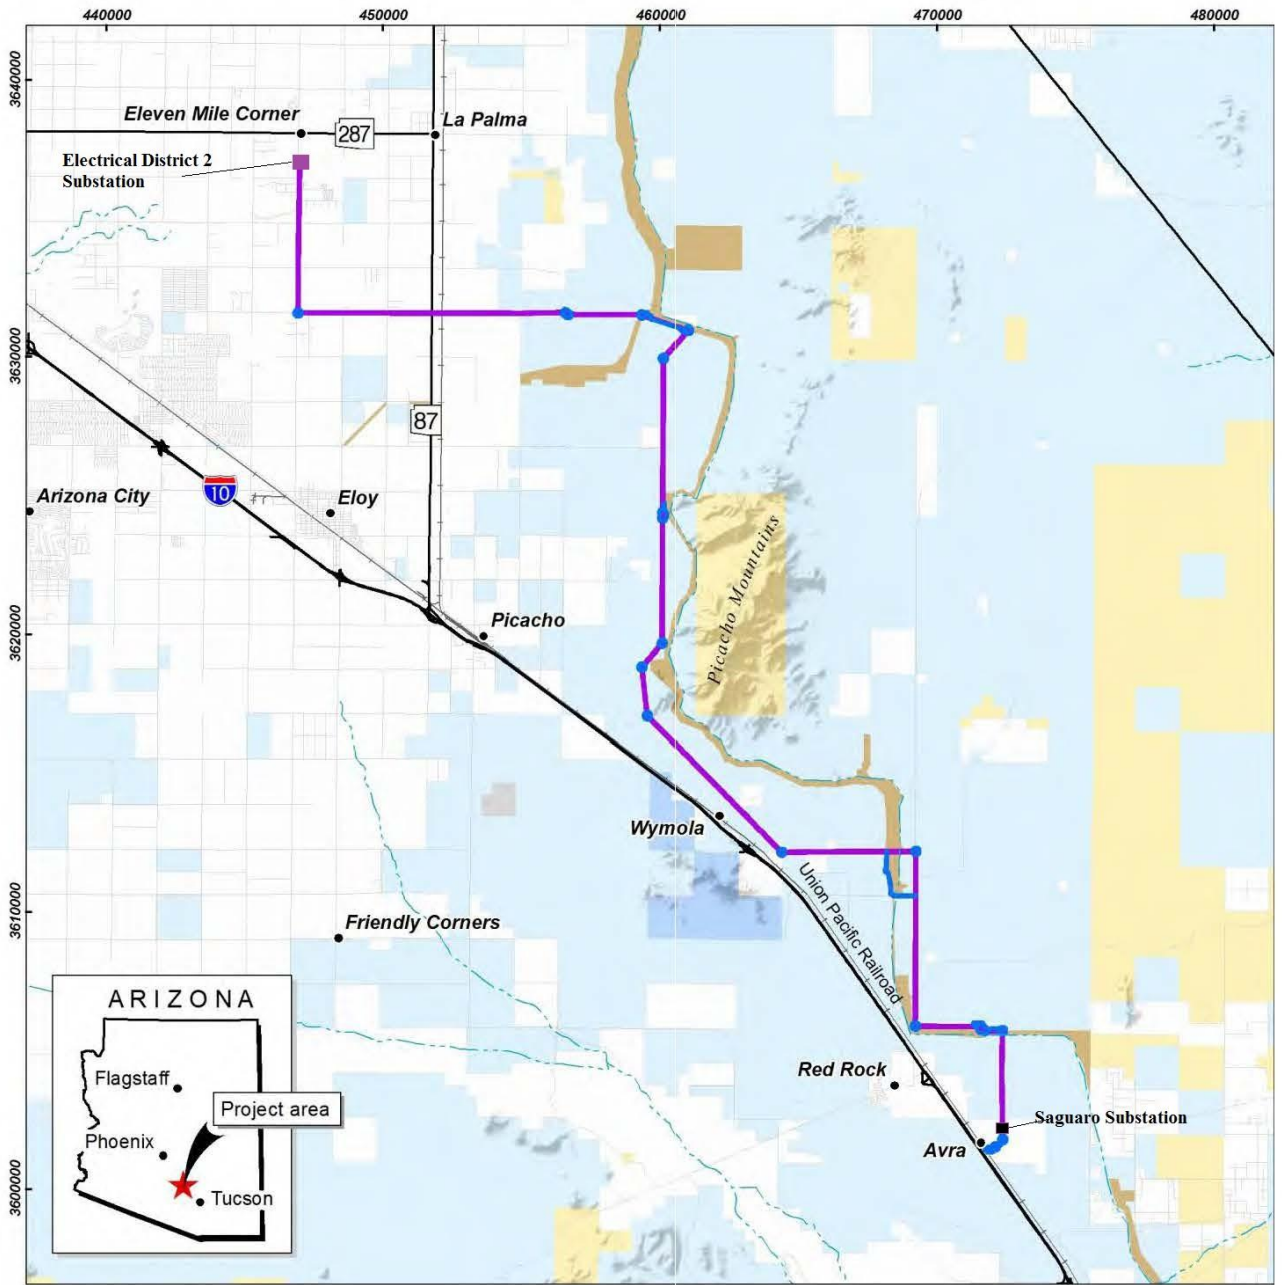

Appendix A  
Area of Potential Effects

Source: Land Jurisdiction provided by Arizona State Land Department (2012); NAD 1983, UTM Zone 12

Key	Land Jurisdiction
	Survey area
	Previous Survey area
	Bureau of Land Management
	Bureau of Reclamation
	State Trust Land
	State Park
	Military
	Game and Fish
	Private Land